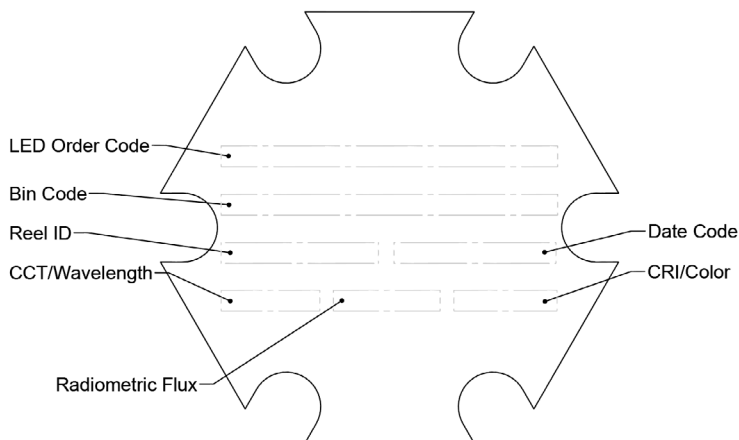

All values shown above are typical. Please reference the marking on the starboard back side for actual values. Do not look into the light emitting from these LEDs as it is harmful to the human eye. Eye injury may result. Use skin and eye protection as necessary.

Detailed Back-Side Labeling

About Opulent Americas

Opulent Americas, part of Singapore based Opulent Group, is a fully integrated, global manufacturer for the lighting, automotive and medical industries. Through 30 years of manufacturing experience and state-of-the-art facilities, the company offers leading solid state lighting components and modules. The NC-based office provides quick engineering & sales support with an R&D lab to provide prototype development and custom solutions. See Opulent-Americas.com for more information.

Last Modified: 11/10/17

For support visit Opulent-Americas.com/support

opulent
americas